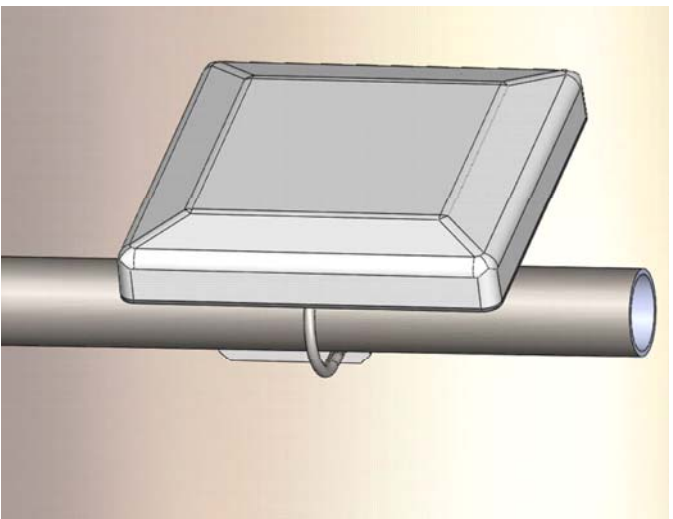

PN17-2400-GRY

WiFi Panel Antenna
17 dBi, 2400-2500 MHz

Antenna Specifications:

Frequency:	2400–2500 MHz
Gain:	17 dBi Peak
Beamwidth:	24° Elevation, 27° Azimuth
VSWR:	2:1
Radome Material:	Light Gray "ASA" Plastic
Nominal Impedance:	50 OHM Nominal
Maximum Power:	20 Watts
Connector:	N Jack
Mounting:	Standard Swivel Tilt Mounting
Operating Temperature:	-40°C to +85°C