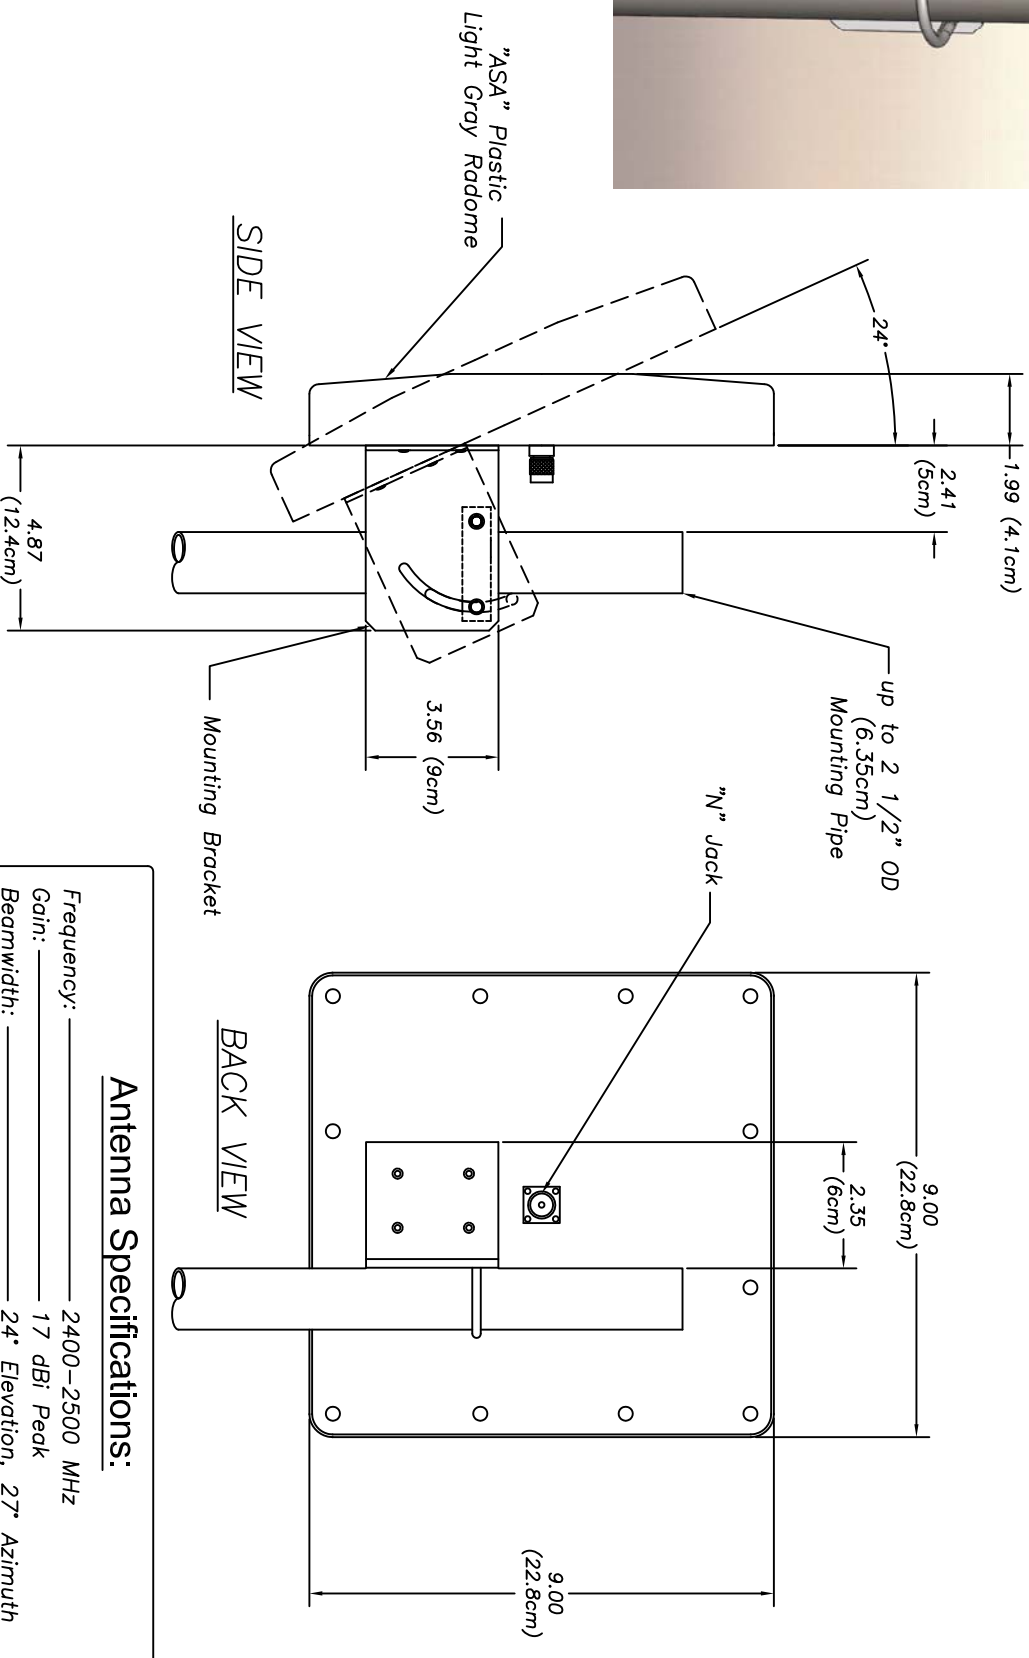

PN17-2400-GRY

WiFi Panel Antenna
17 dBi, 2400-2500 MHz

Antenna Specifications:

Frequency:	2400–2500 MHz
Gain:	17 dBi Peak
Beamwidth:	24° Elevation, 27° Azimuth
VSWR:	2:1
Radome Material:	Light Gray "ASA" Plastic
Nominal Impedance:	50 OHM Nominal
Maximum Power:	20 Watts
Connector:	N Jack
Mounting:	Standard Swivel Tilt Mounting
Operating Temperature:	-40°C to +85°C